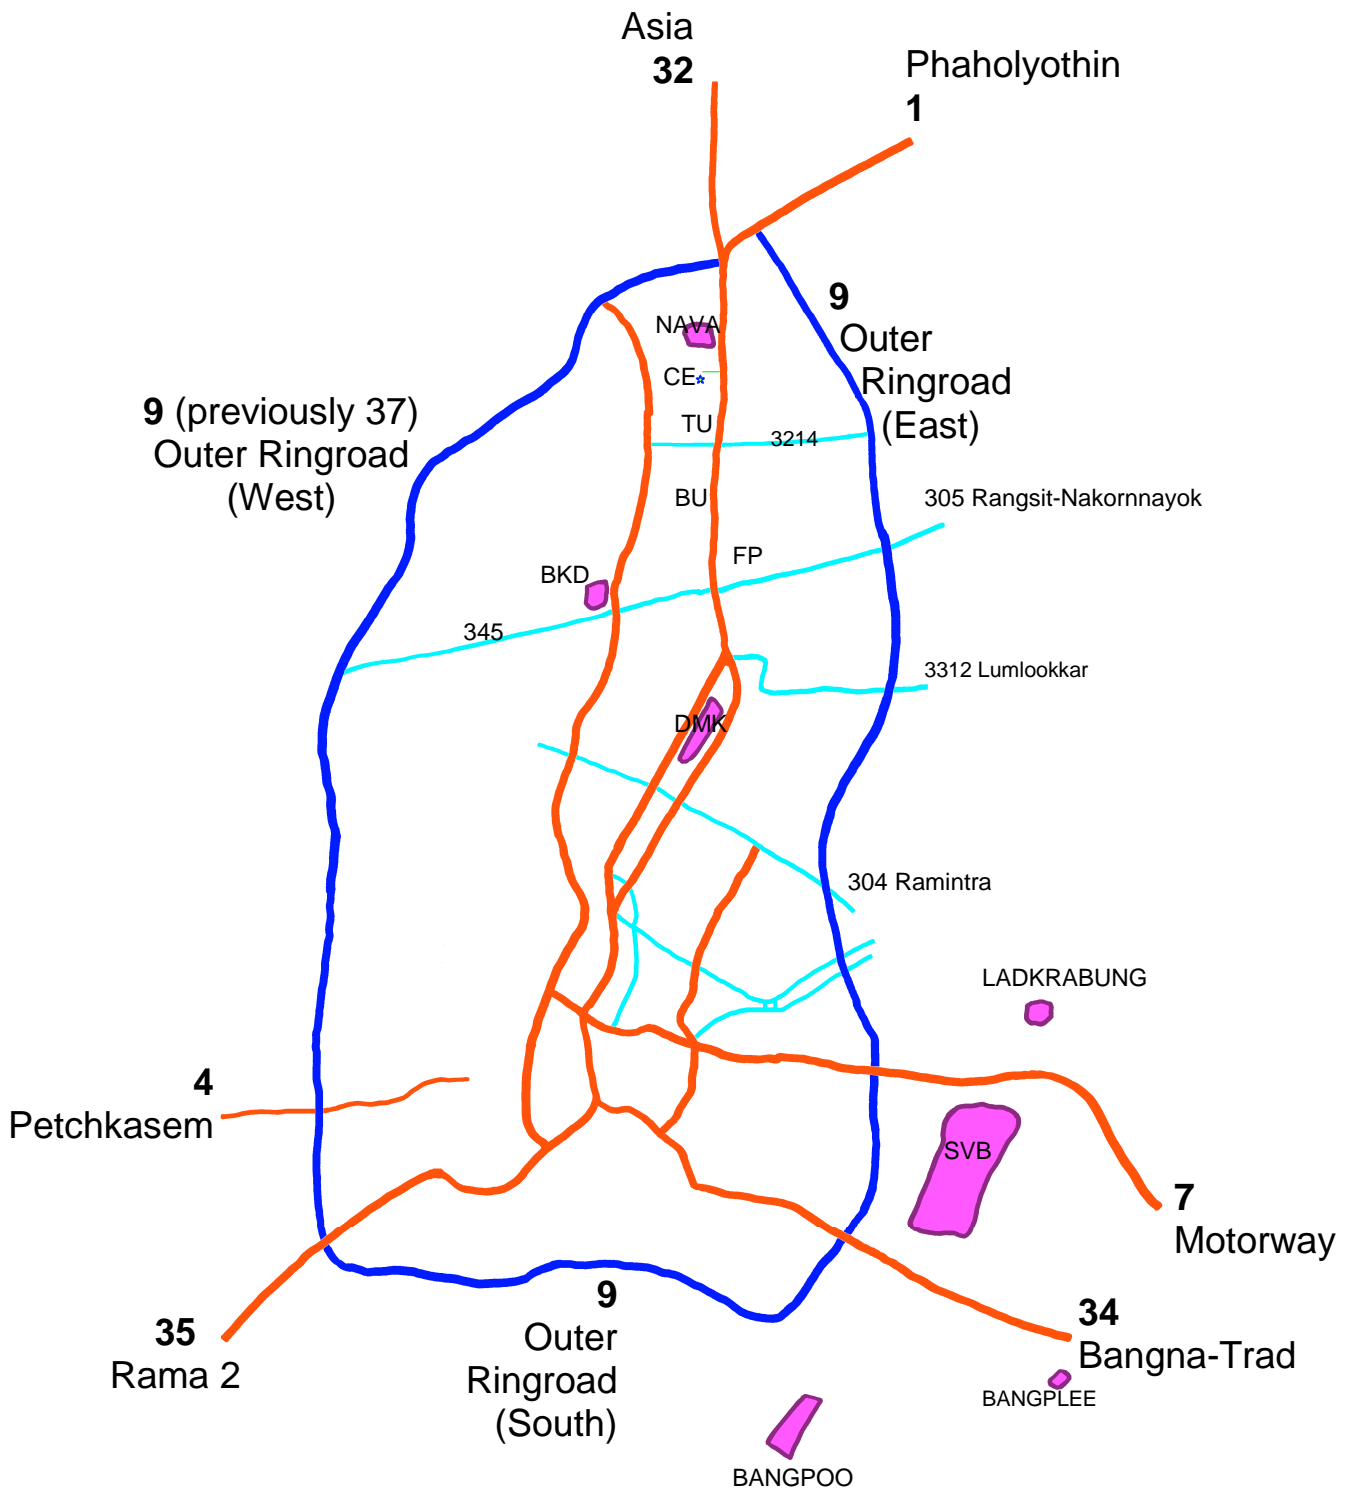

## Map to C.E. ANTS Company Limited

CE = C.E. ANTS Company Limited  
 TU = Thammasat University Rangsit Center  
 BU = Bangkok University Rangsit Campus  
 FP = Future Park Rangsit  
 DMK = Don Mueang International Airport (DMK)  
 SVB = Suvarnabhumi International Airport (BKK)  
 NAVA = Navanakorn Industrial Promotion Zone Pathumthani  
 BKD = Bangkadi Industrial Park  
 LADKRABUNG = Ladkrabang Industrial estate  
 BANGPLEE = Bangplee Industrial Estate  
 BANGPOO = Bangpu Industrial Estate

32 = Asian Highway  
 1 = Phahonyothin Road  
 4 = Phetkasem Road  
 35 = Rama II Road  
 3214 = Klongluang Road  
 305 = Rangsit-Nakhonnayok Road  
 3312 = Lumlookkar Road  
 304 = Ram Inthra Road  
 7 = Motorway  
 34 = Bangna-Trad Road  
 9 = Kanchanaphisek Road (Outer Ring Road)